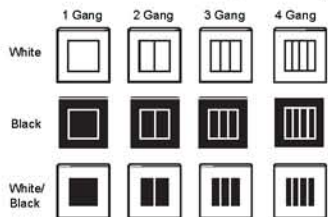

# THE RTS2005™

Rocker Style Light Switches

Glass front panel with chrome trim.  
This light switch offers uncompromised quality and bespoke style.

Available in 1 way / 2 way