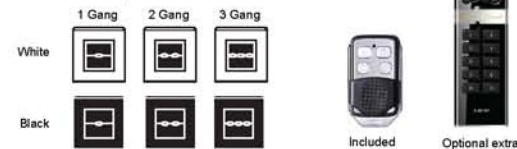

# THE RTS2005™

Rocker Style Light Switches

Glass front panel with chrome trim.  
This light switch offers uncompromised quality and bespoke style.

Available in 1 way / 2 way

# THE RTS2020™

Touch and Remote Light Switches (on/off)

Transform your living areas with this range of retrofit touch and remote lighting automation system.

Switch supplied with mini remote.  
Optional theme creation remote.

Available in 1 way,  
2 way / Intermediate